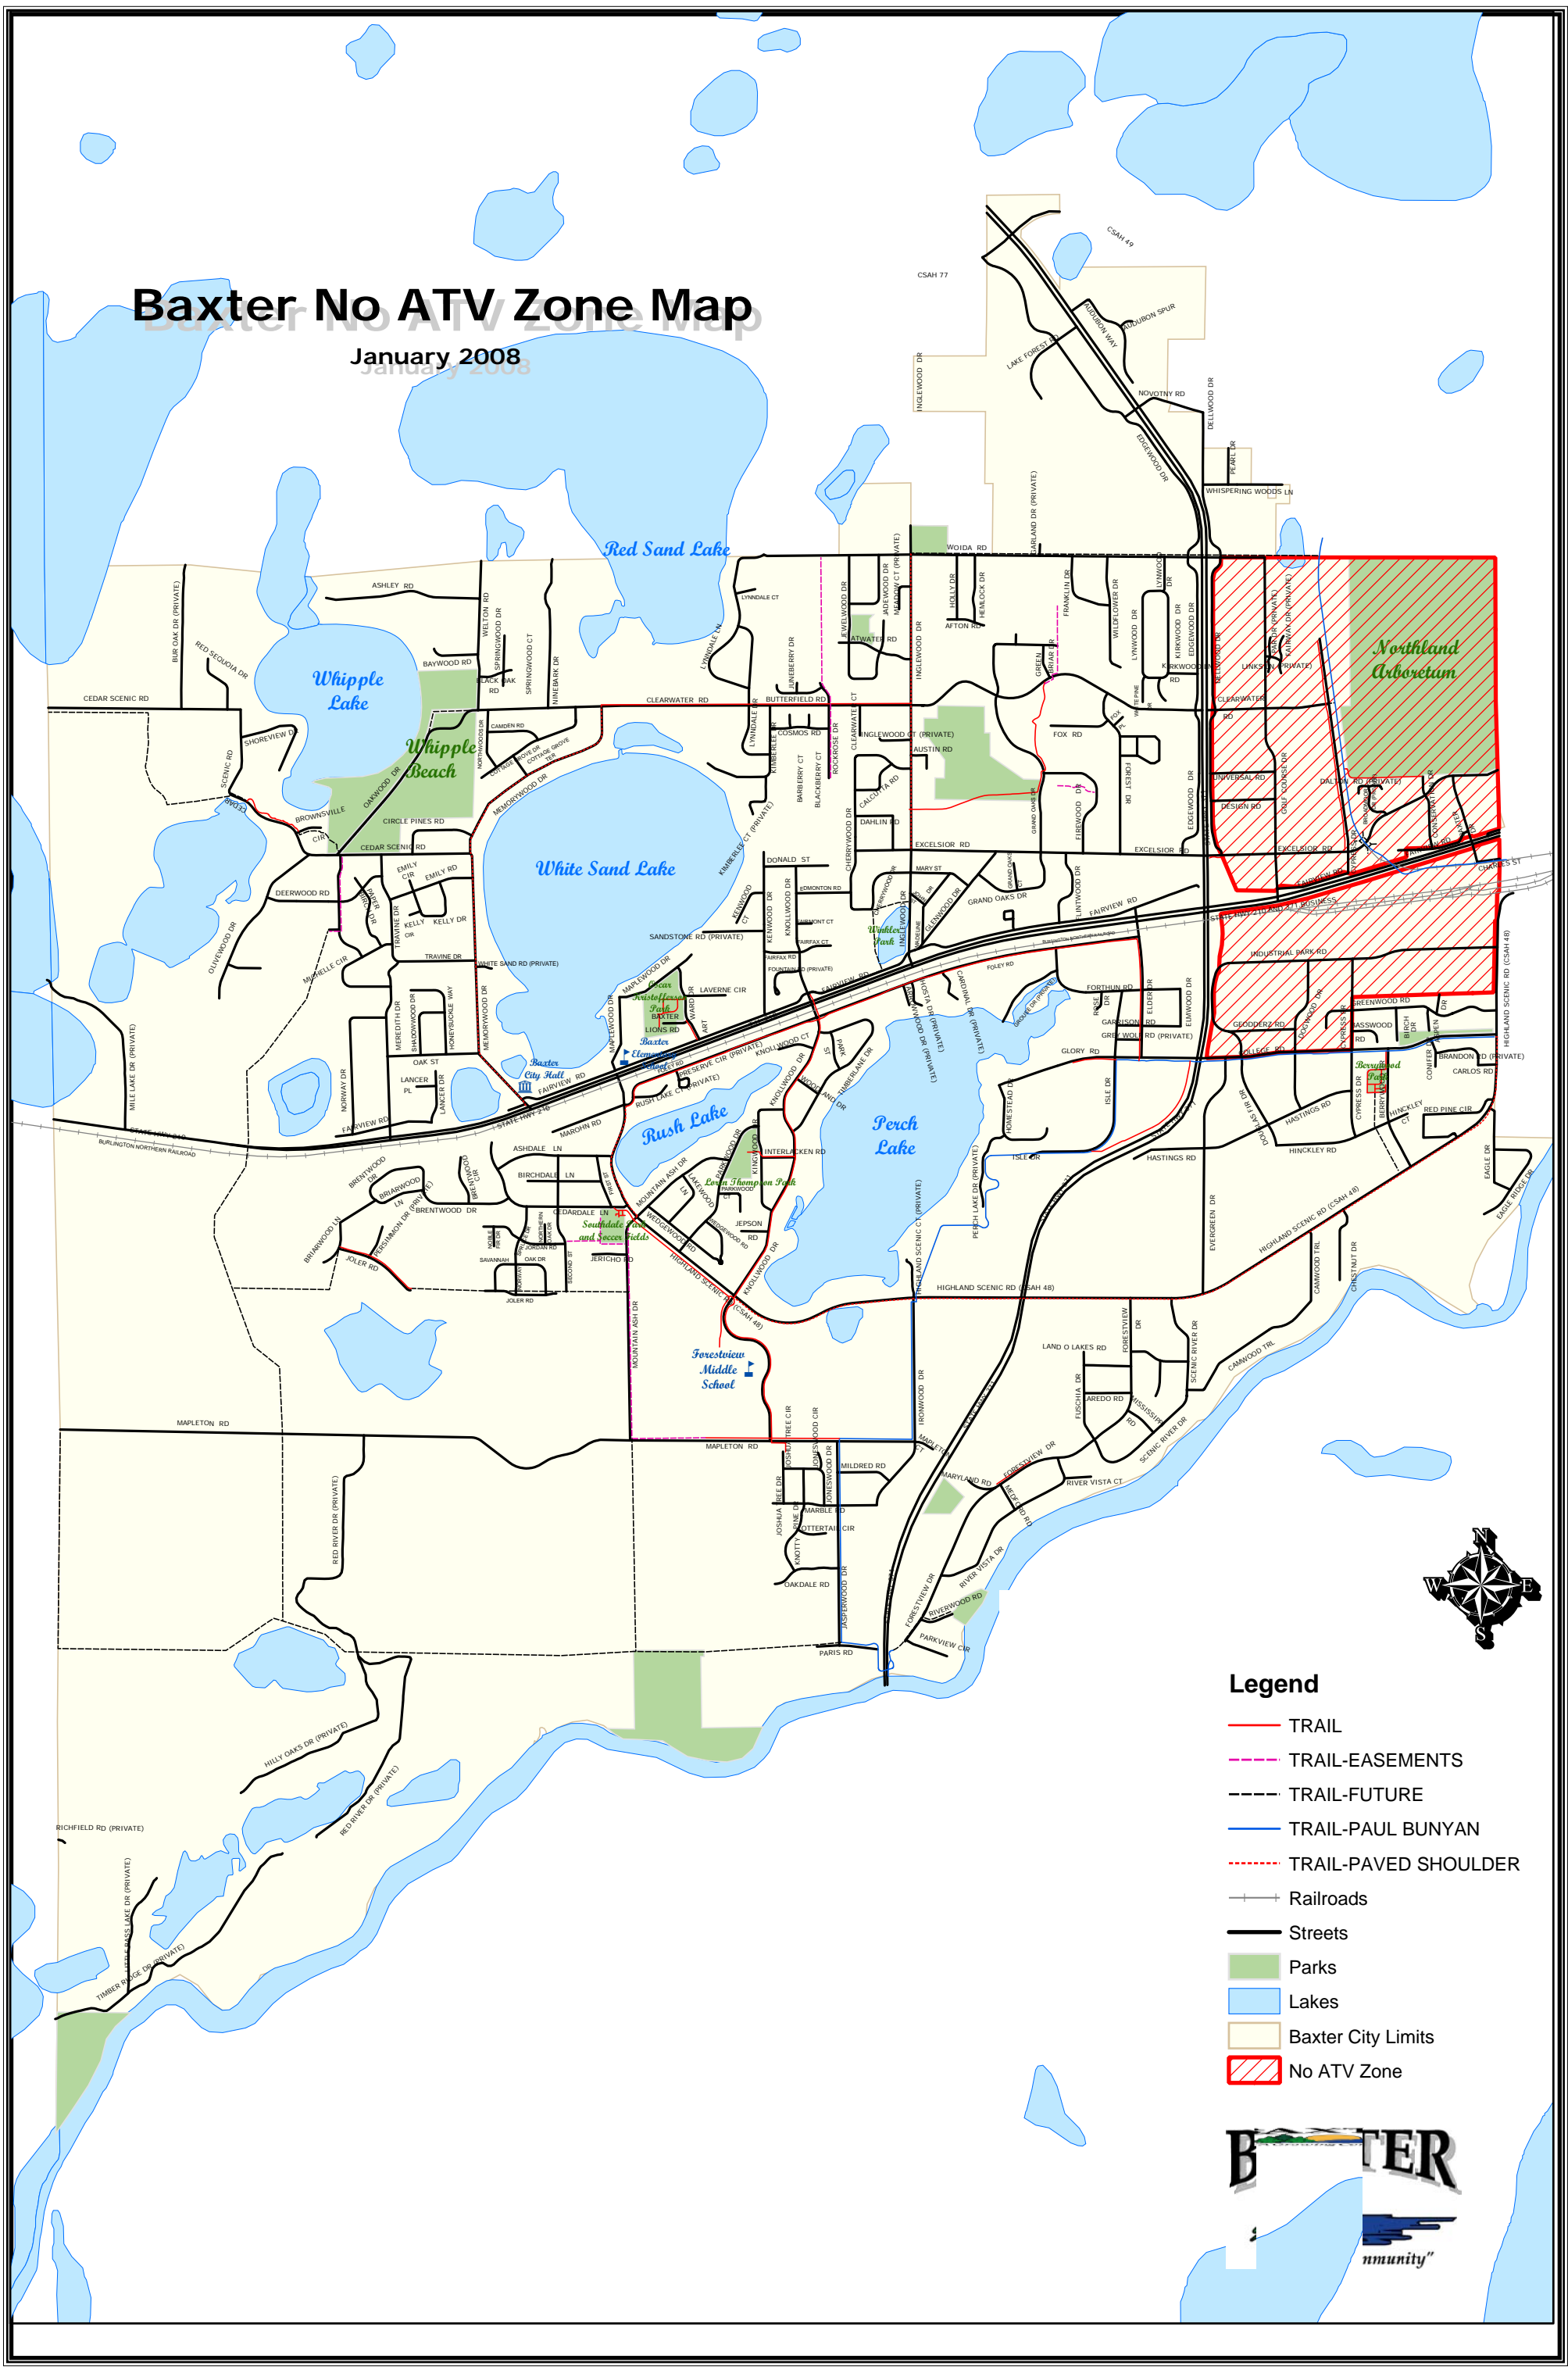

# Baxter No ATV Zone Map

January 2008

### Legend

- TRAIL
- - - TRAIL-EASEMENTS
- - - - TRAIL-FUTURE
- TRAIL-PAUL BUNYAN
- · - · - TRAIL-PAVED SHOULDER
- Railroads
- Streets
- Parks
- Lakes
- Baxter City Limits
- No ATV Zone