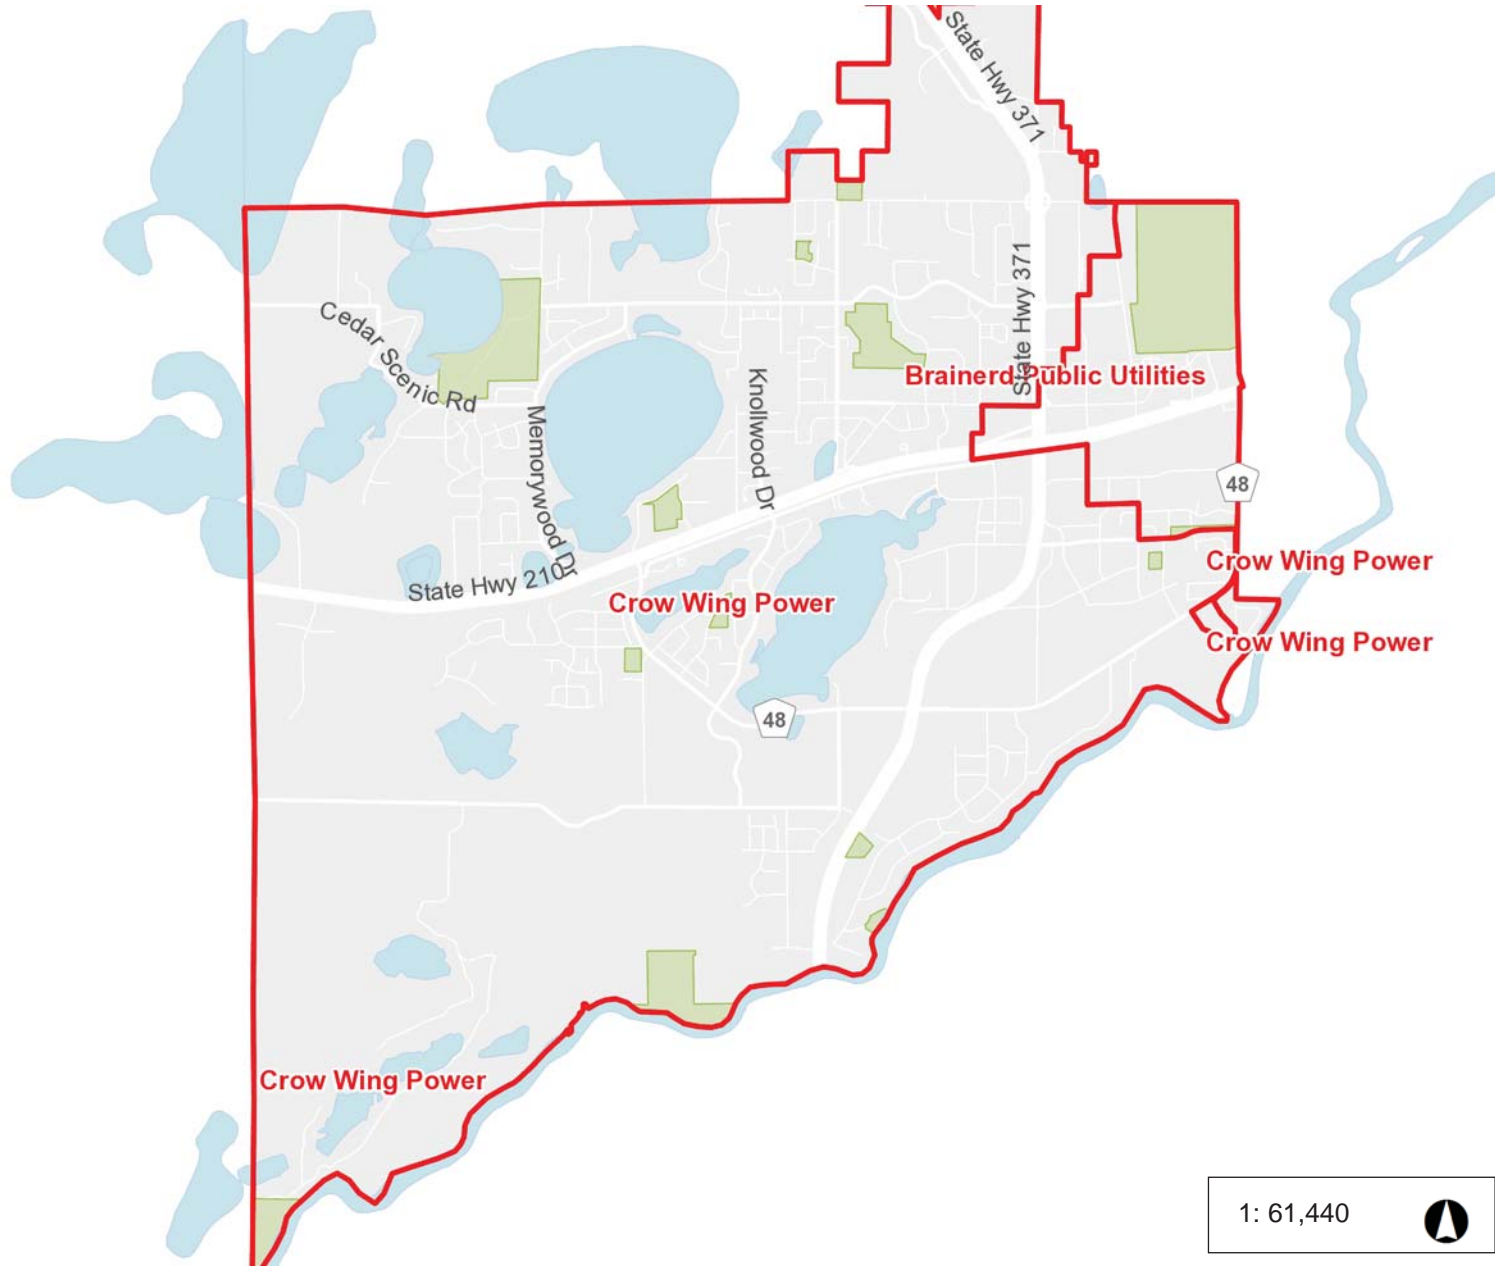

# Electric Boundaries Baxter, MN

### Legend

- Streets
- Electric Utility Boundaries
  - Brainerd Public Utilities
  - Crow Wing Power
- Waterbodies
  - Lake or Pond
  - Stream or River
- Parks
- Municipal Boundaries

1: 61,440

NAD\_1983\_HARN\_Adj\_MN\_Crow\_Wing\_Feet  
City of Baxter

This map is a user generated static output from an Internet mapping site and is for reference only. Data layers that appear on this map may or may not be accurate, current, or otherwise reliable.  
**THIS MAP IS NOT TO BE USED FOR NAVIGATION**