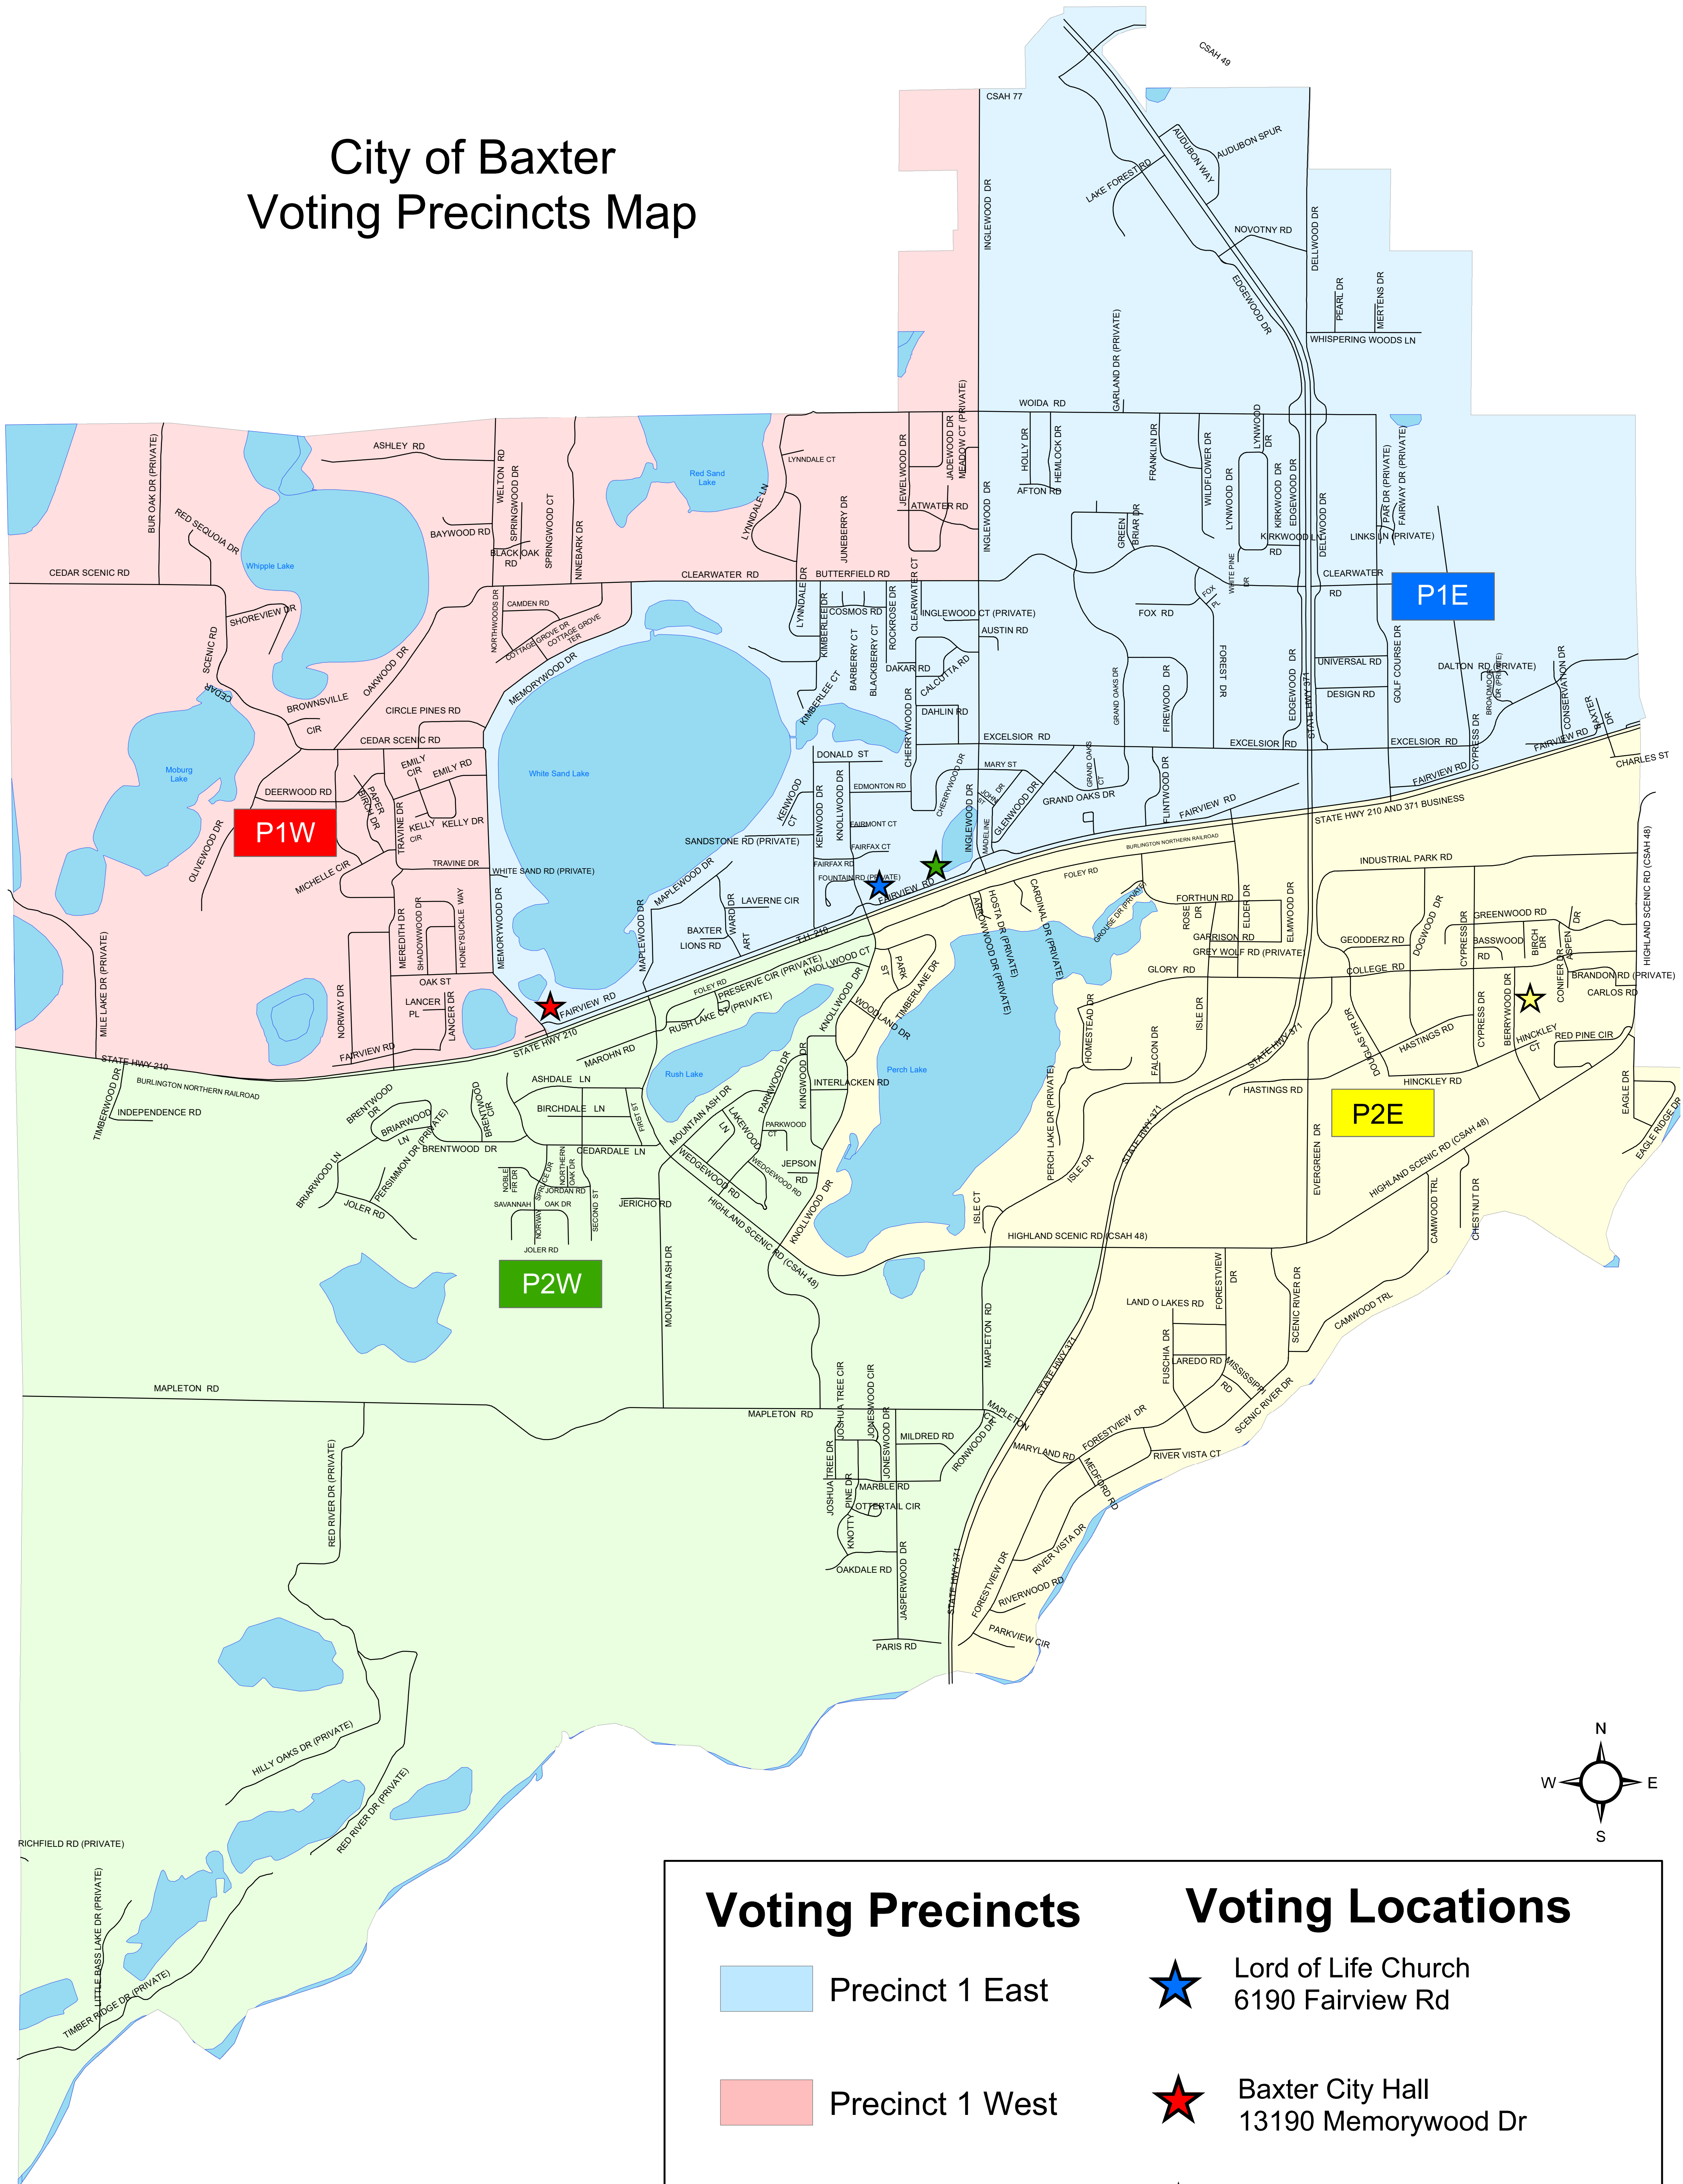

# City of Baxter Voting Precincts Map

Voting Precincts		Voting Locations	
	Precinct 1 East		Lord of Life Church 6190 Fairview Rd
	Precinct 1 West		Baxter City Hall 13190 Memorywood Dr
	Precinct 2 East		Assembly of God - Youth Building 13198 Berrywood Dr
	Precinct 2 West		Lakewood Church 6284 Fairview Rd