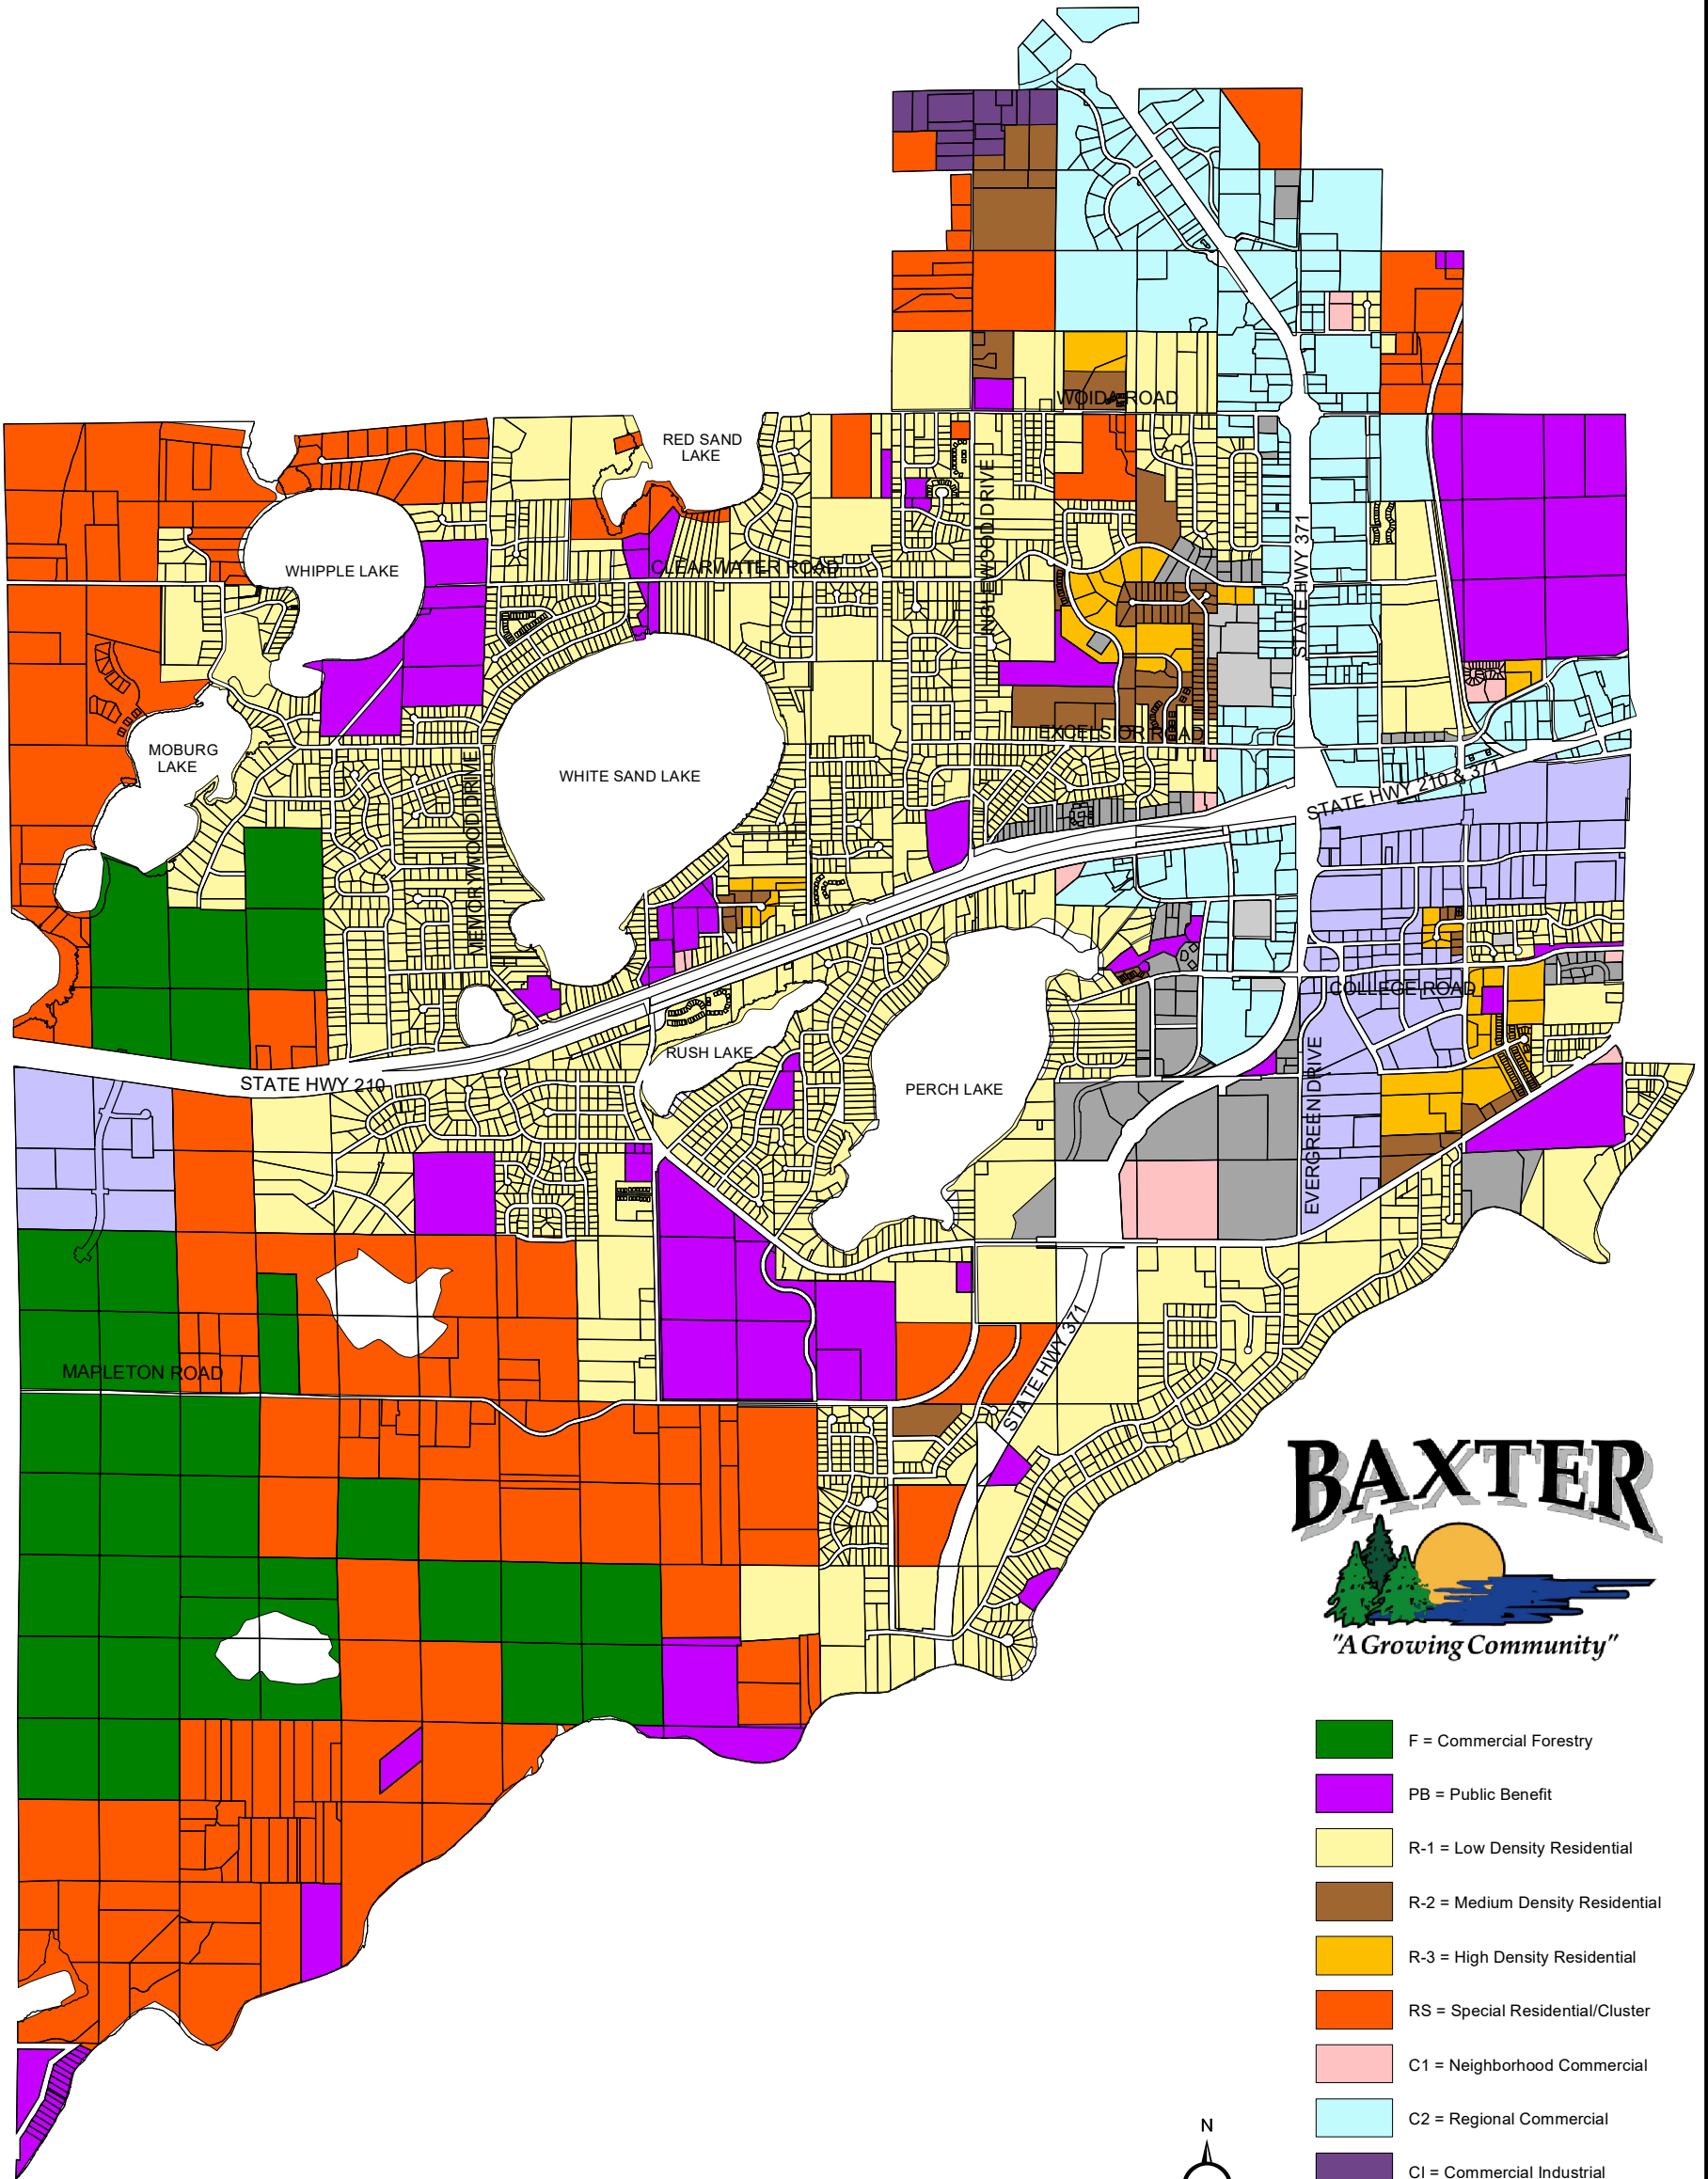

# Baxter Zoning Map

- F = Commercial Forestry
- PB = Public Benefit
- R-1 = Low Density Residential
- R-2 = Medium Density Residential
- R-3 = High Density Residential
- RS = Special Residential/Cluster
- C1 = Neighborhood Commercial
- C2 = Regional Commercial
- CI = Commercial Industrial
- I = Industrial Office
- OS = Office Service
- PUD = Planned Unit Development