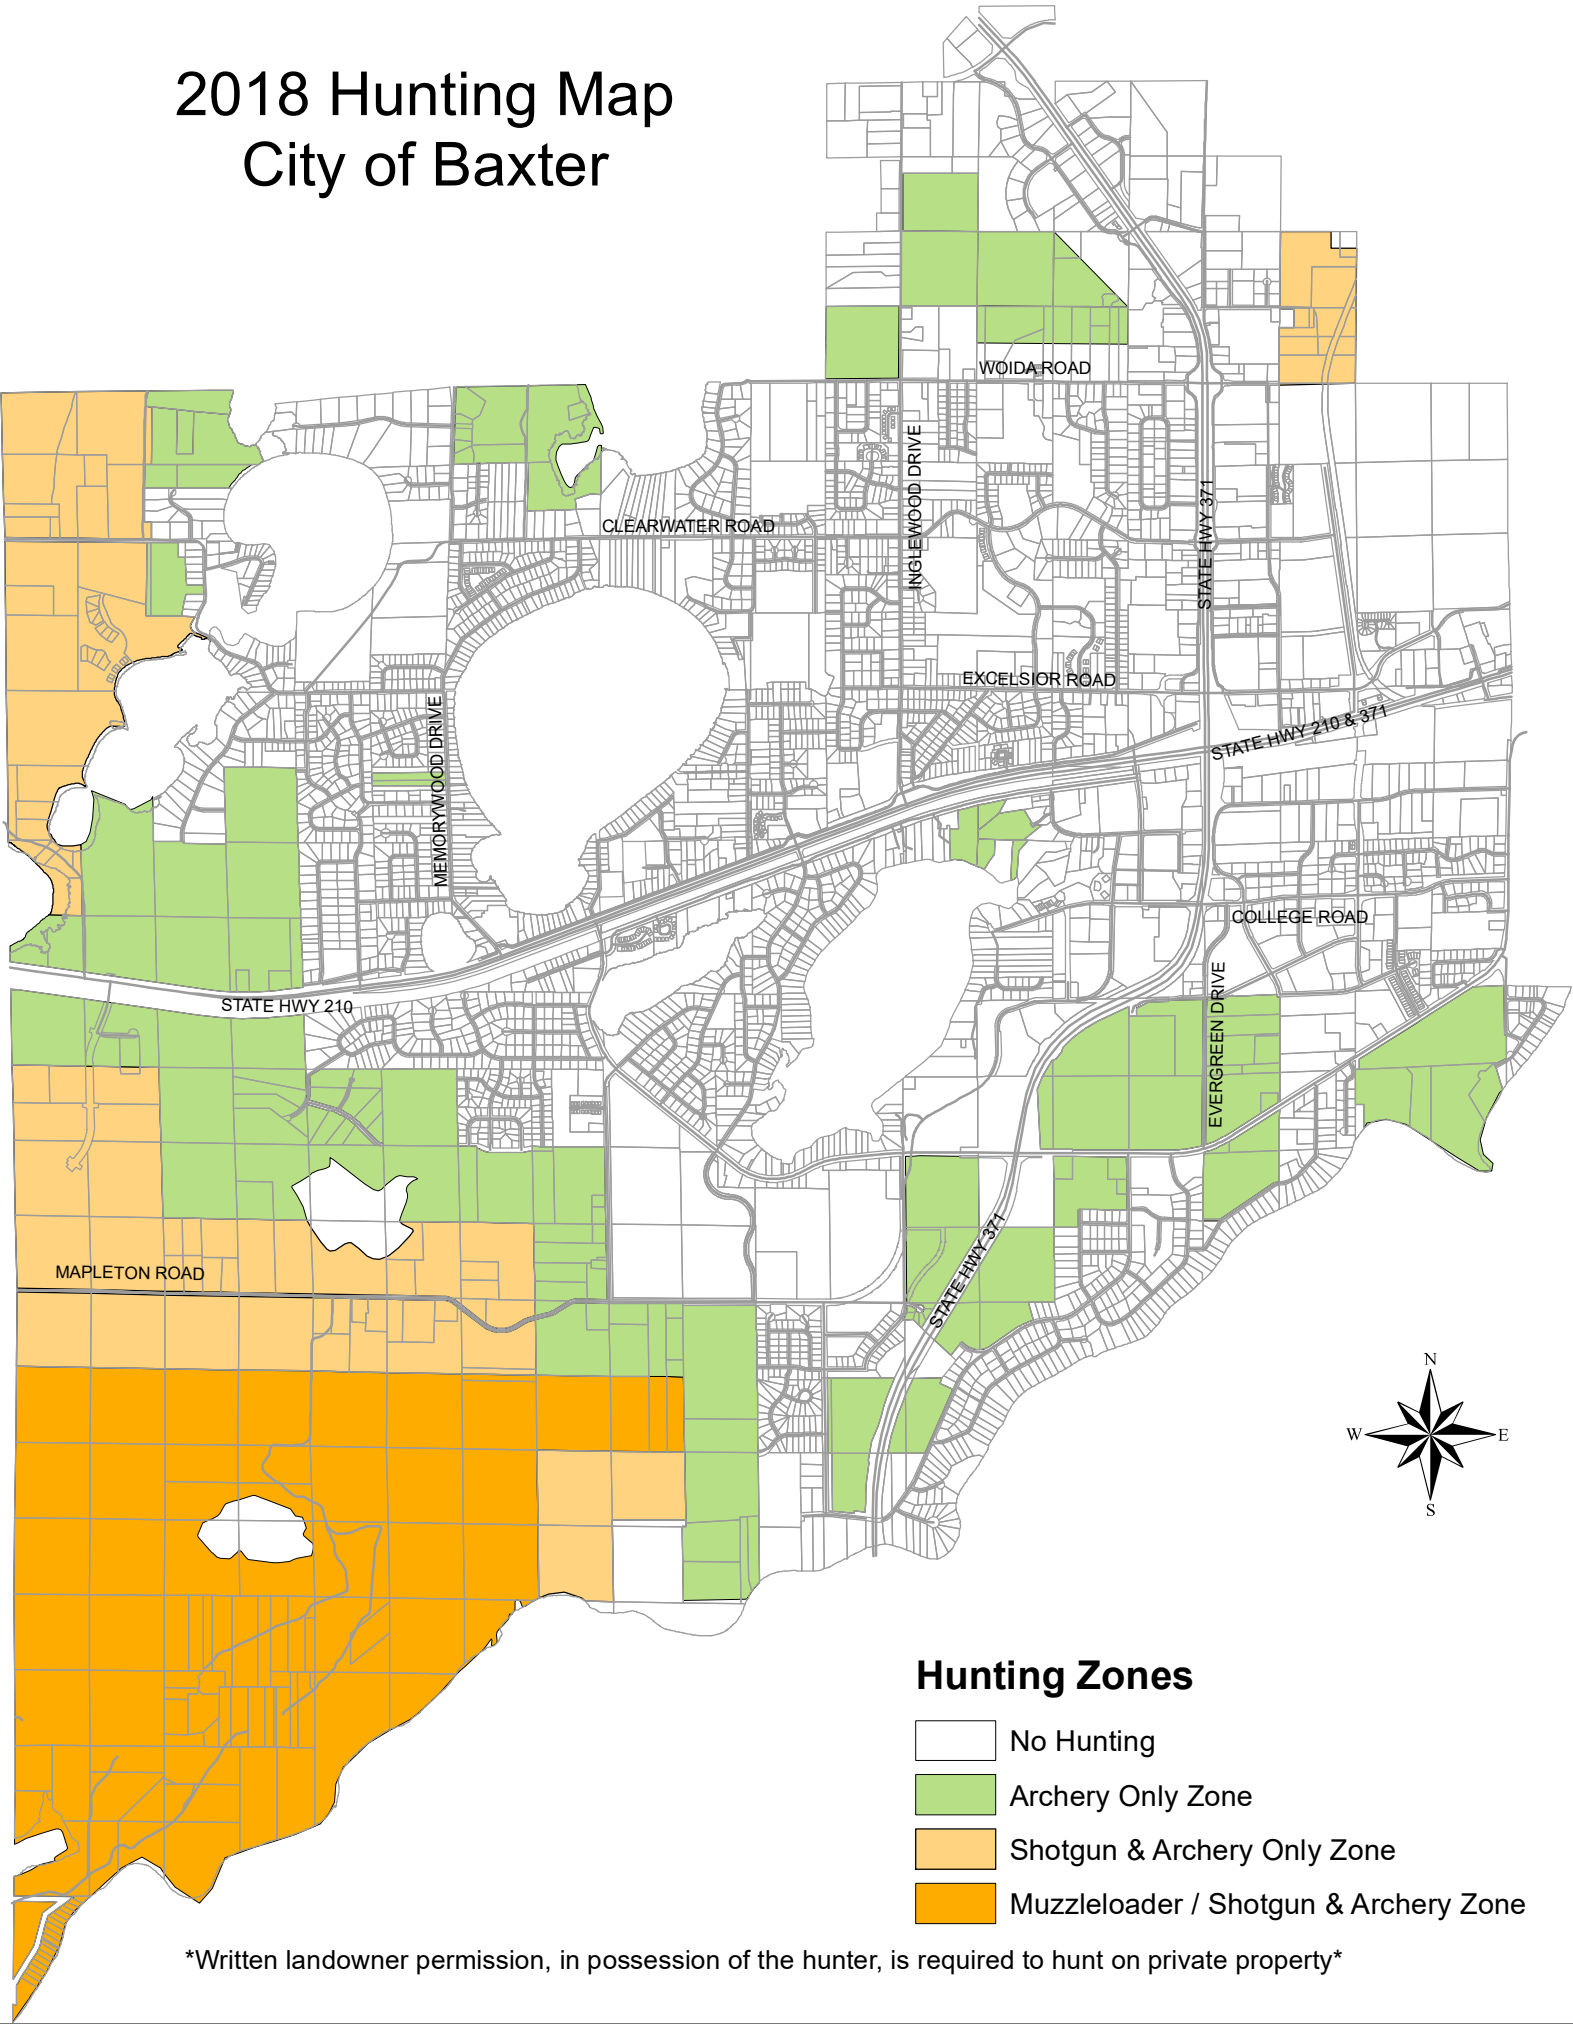

# 2018 Hunting Map City of Baxter

### Hunting Zones

-  No Hunting
-  Archery Only Zone
-  Shotgun & Archery Only Zone
-  Muzzleloader / Shotgun & Archery Zone

\*Written landowner permission, in possession of the hunter, is required to hunt on private property\*